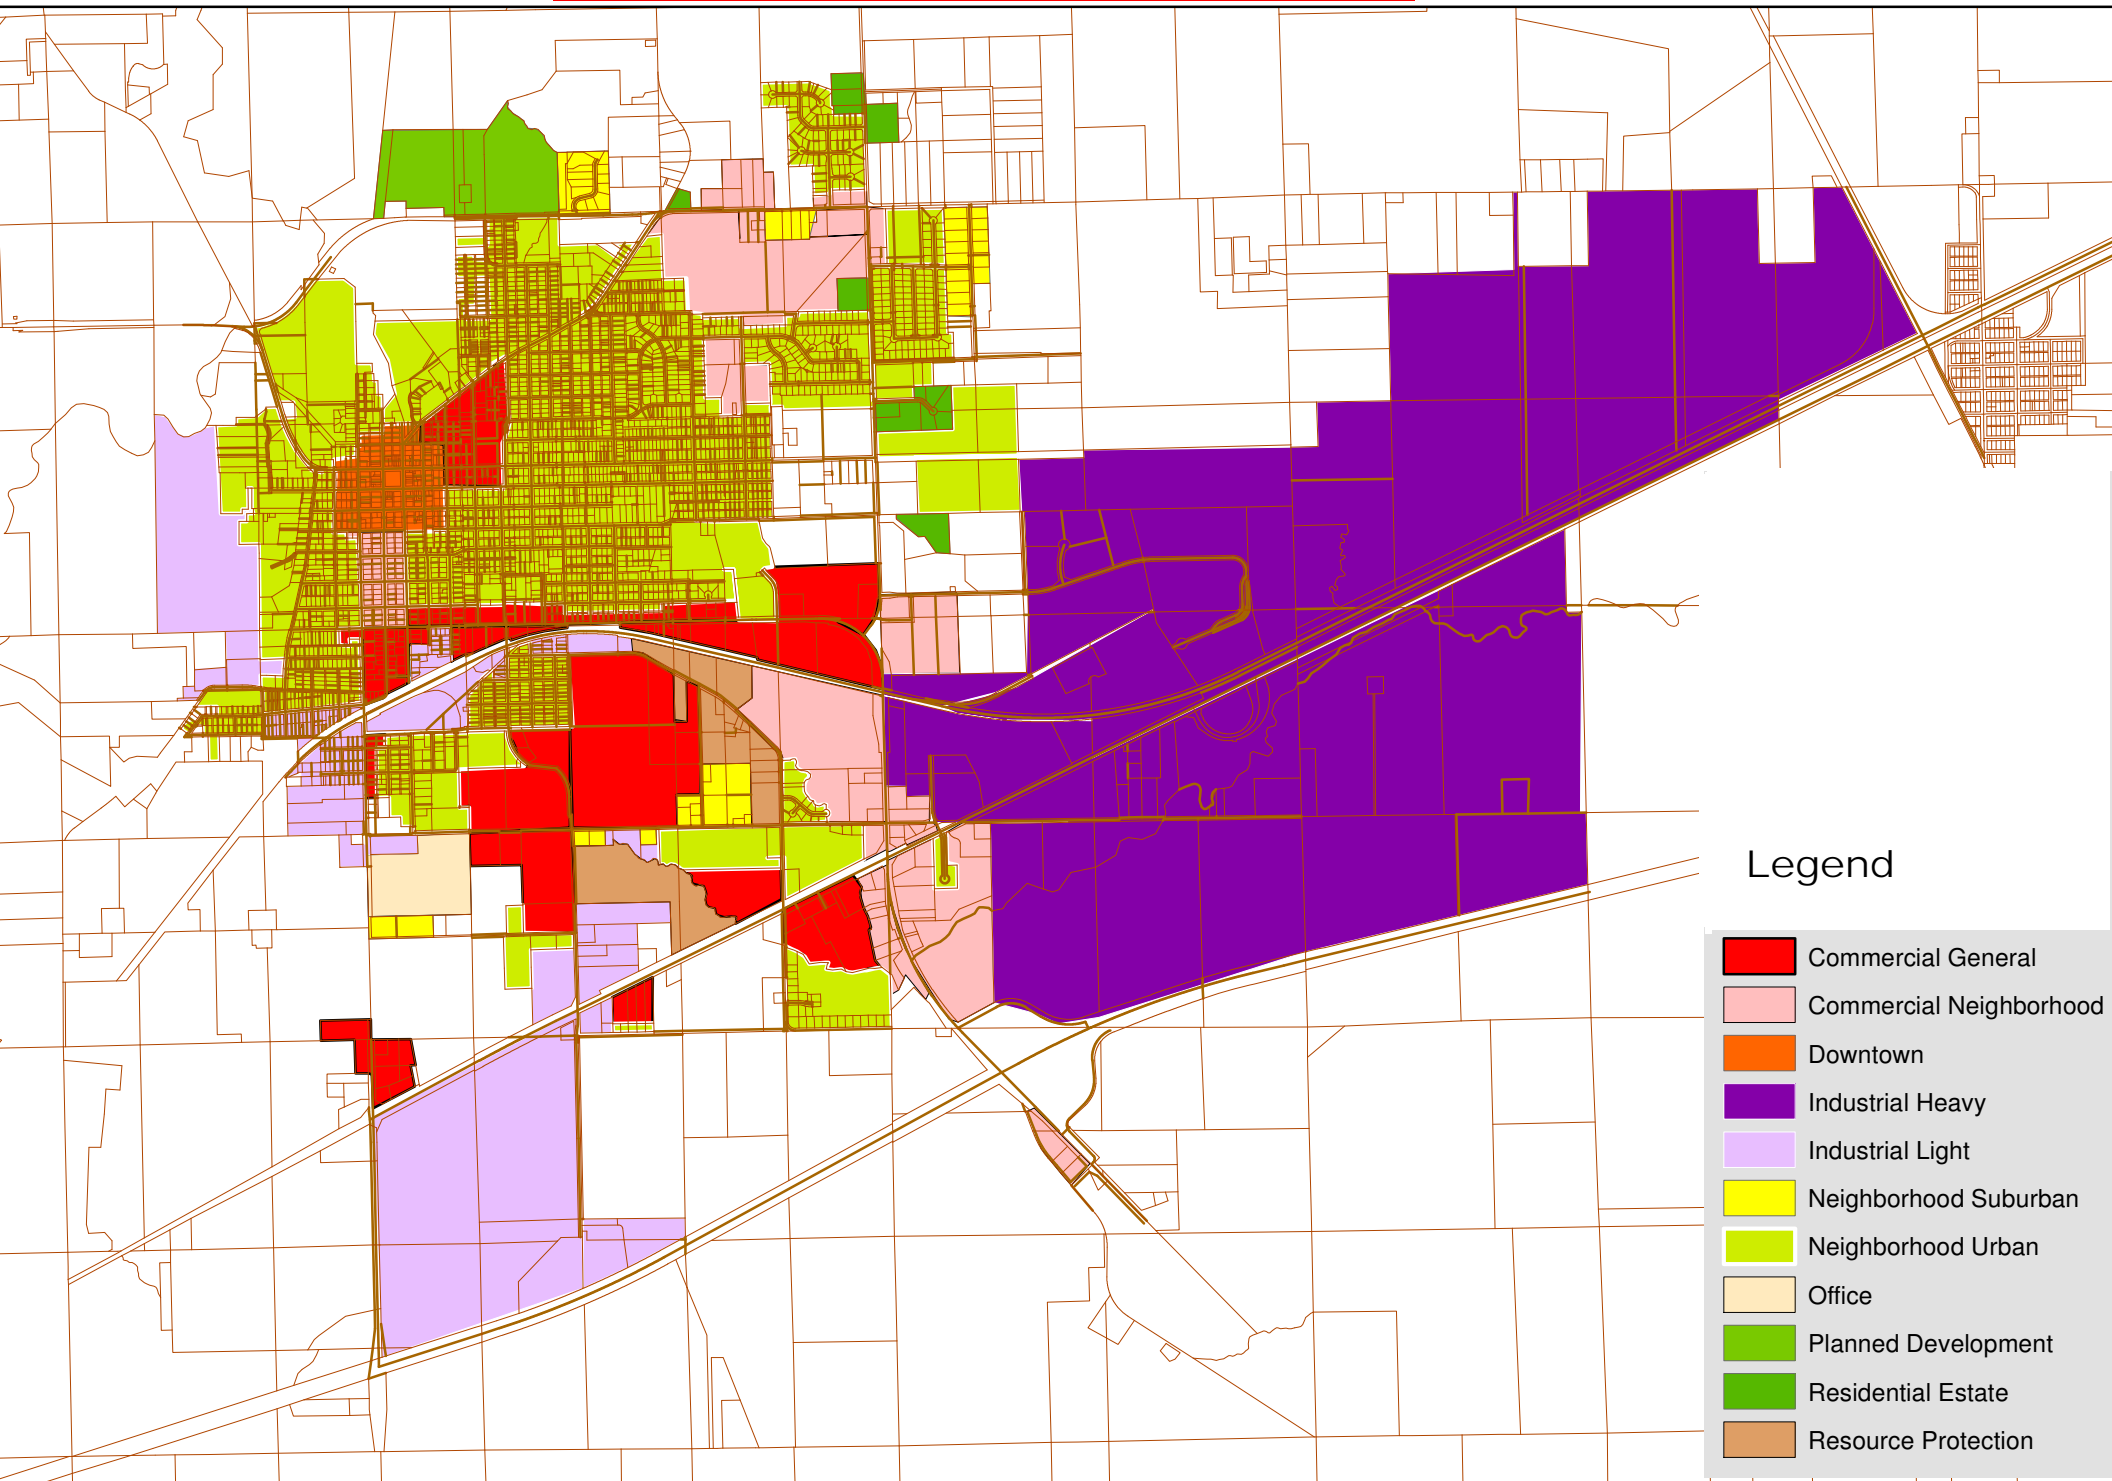

# 2014 GREENVILLE ZONING MAP

## Legend

-  Commercial General
-  Commercial Neighborhood
-  Downtown
-  Industrial Heavy
-  Industrial Light
-  Neighborhood Suburban
-  Neighborhood Urban
-  Office
-  Planned Development
-  Residential Estate
-  Resource Protection