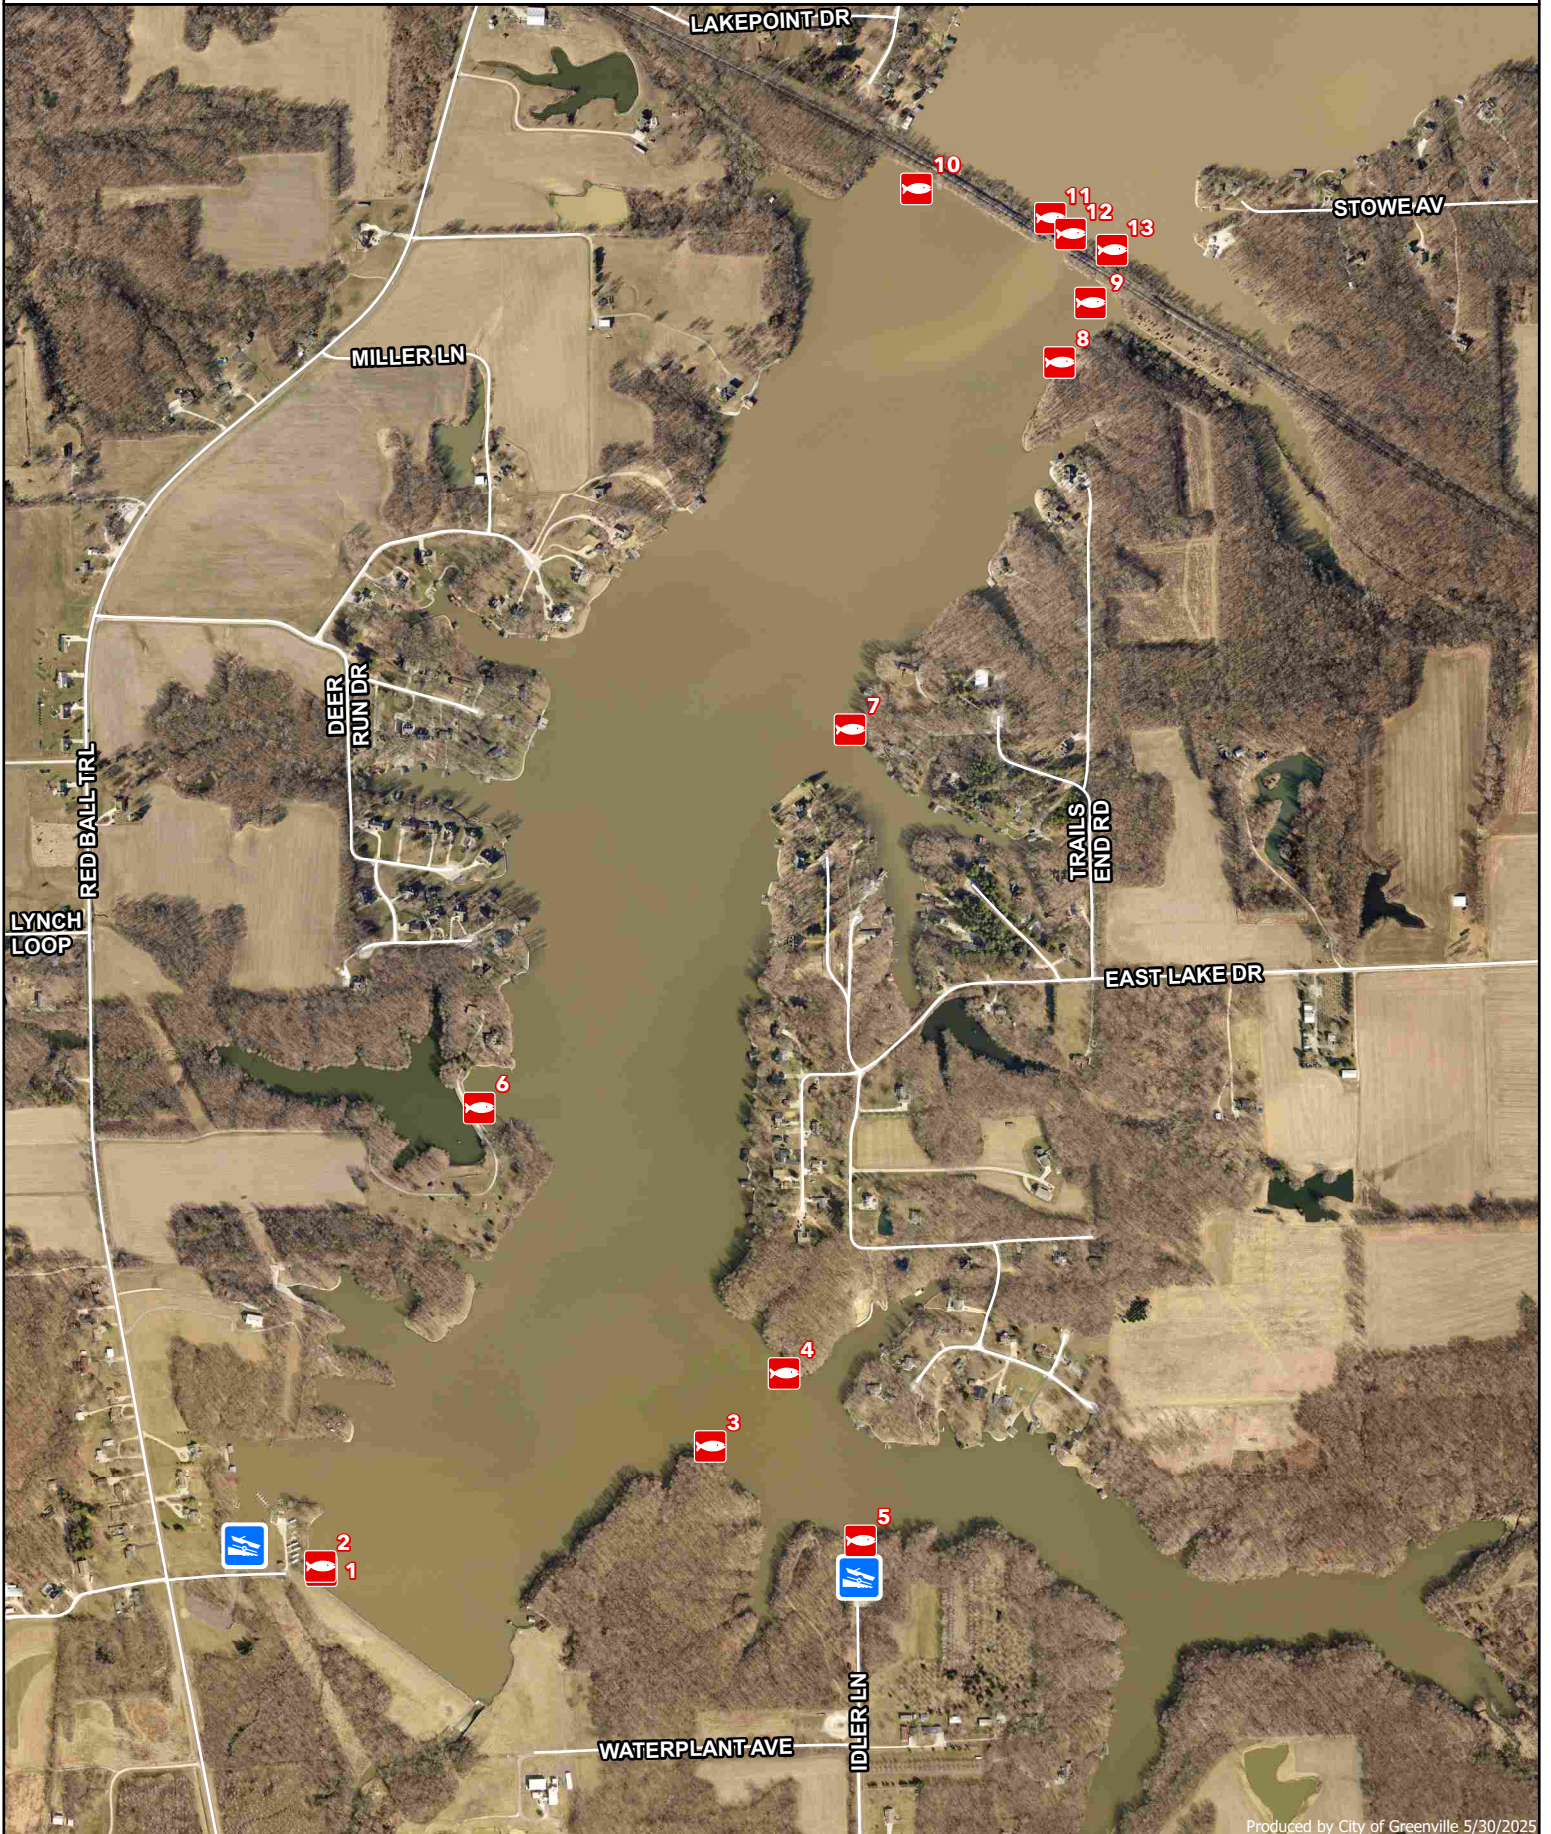

 Boat Launch

 Fish Habitat

0 375 750 1,500 US Feet

Fish Habitats

NUMBER	TYPE	DEPTH	LAT	LONG
1	Bucket	17 ft	38.926355	-89.401495
2	Bucket	17 ft	38.926416	-89.401515
3	Tree		38.928084	-89.394359
4	Bucket	8 ft	38.92912	-89.392996
5	Bucket	13 ft	38.926716	-89.39162
6	Tree		38.932952	-89.398536
7	Bucket	9 ft	38.938317	-89.391687
8	Bucket	11 ft	38.943542	-89.387796
9	Bucket	9 ft	38.94439	-89.387219
10	Bucket	10 ft	38.946042	-89.390388
11	Bucket	11 ft	38.945607	-89.38794
12	Bucket	8 ft	38.945379	-89.387572
13	Bucket	8 ft	38.945143	-89.386816